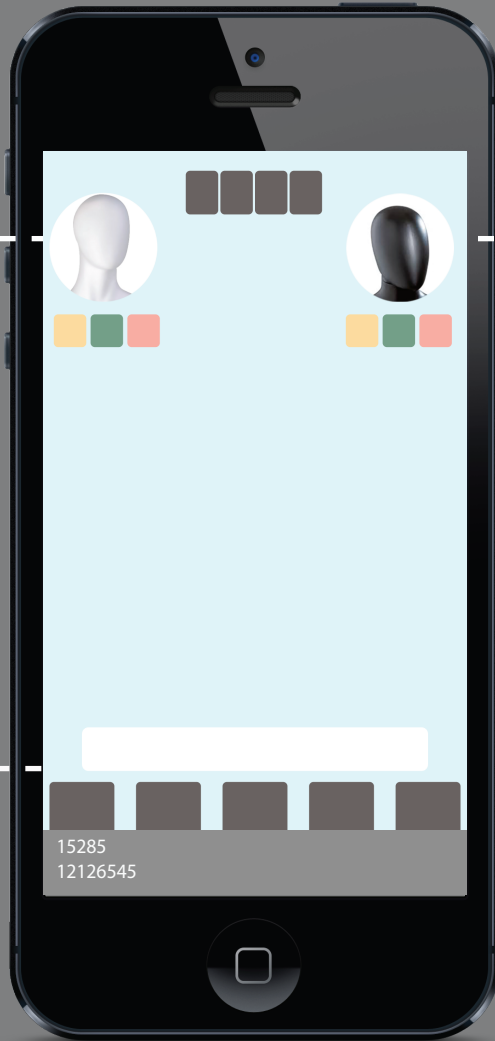

The background features a collection of overlapping light blue circles of various sizes. Some circles are solid, while others are represented by dashed black outlines. The circles are scattered across the page, with a larger cluster in the upper left and another in the lower right. The text is centered in the middle of the page.

Digital Bubble

User Manual

Table of Contents

- Home Page_____1
- Chat_____2
- Forum_____3
- Location_____4
- Stalker_____5
- Celebrity_____6

QR Code Access:

Home Page

Chat

Profile One

Profile Two

Type Box

Forum

Profile

Other
Comments

Location

Stalker

Celebrity