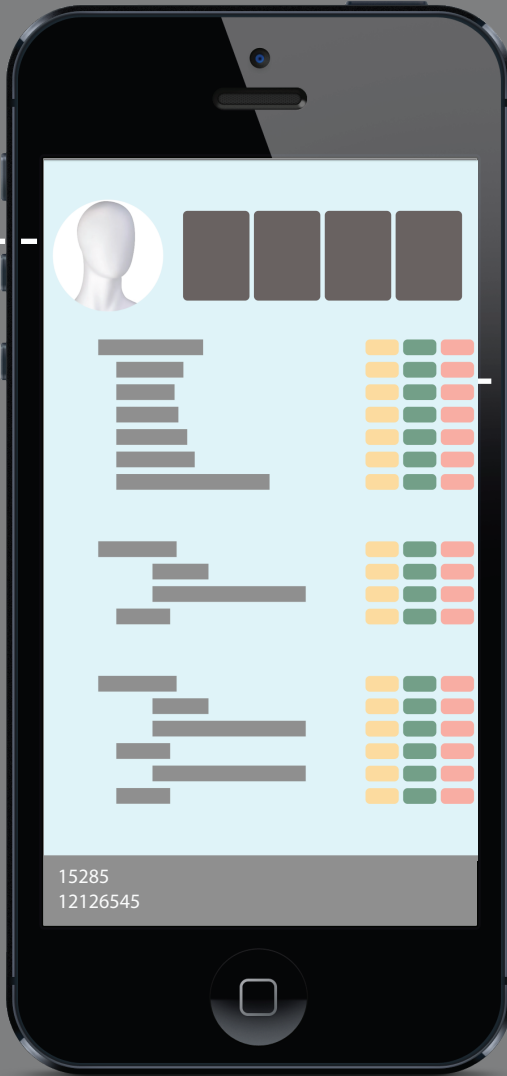

The background features a collection of overlapping light blue circles of various sizes. Some circles are solid, while others are represented by dashed black outlines. The circles are scattered across the page, with a larger cluster in the upper left and another in the lower right. The text is centered in the middle of the page.

Digital Bubble

User Manual

Table of Contents

- Home Page_____1
- Chat_____2
- Forum_____3
- Location_____4
- Stalker_____5
- Celebrity_____6

QR Code Access:

Home Page

Chat

Profile One

Profile Two

Type Box

Forum

Profile

Other
Comments

Location

Stalker

Celebrity