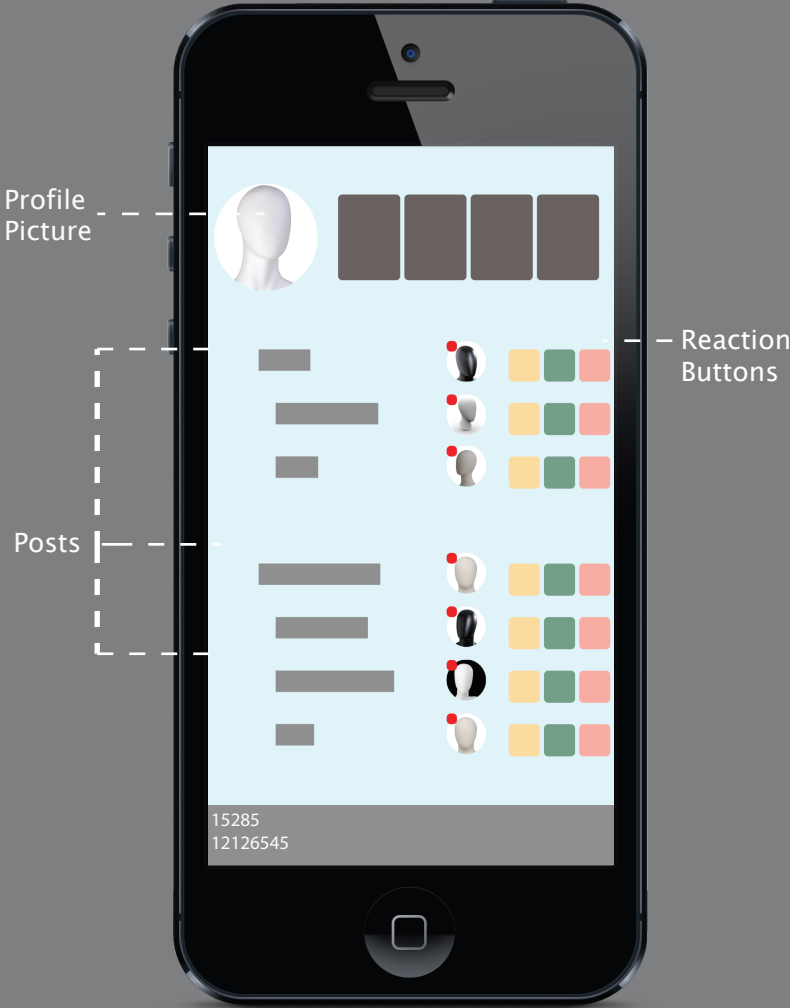

The background features a collection of overlapping light blue circles of various sizes. Some circles are solid, while others are represented by dashed black outlines. The circles are scattered across the page, with a larger cluster in the upper left and another in the lower right. The text is centered in the middle of the page.

Digital Bubble

User Manual

Table of Contents

- Home Page_____1
- Chat_____2
- Forum_____3
- Location_____4
- Stalker_____5
- Celebrity_____6

QR Code Access:

Home Page

Chat

Profile One