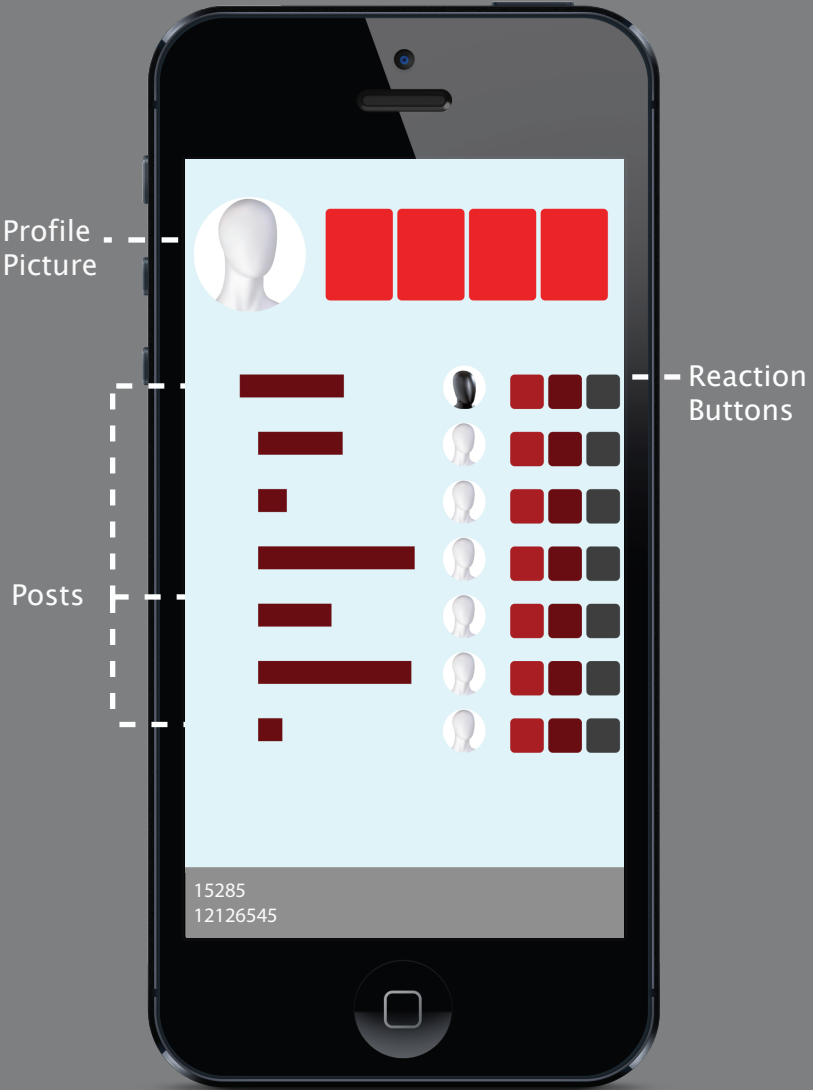

The background features a collection of overlapping light blue circles of various sizes. Some circles are solid, while others are represented by dashed black outlines. The circles are scattered across the page, with a larger cluster in the upper left and another in the lower right. The text is centered in the middle of the page.

Digital Bubble

User Manual

Table of Contents

- Home Page_____1
- Chat_____2
- Forum_____3
- Location_____4
- Stalker_____5
- Celebrity_____6

QR Code Access:

Home Page

Chat

Profile One

Profile Two

Type Box

Forum

Profile

Other
Comments

Location

Stalker

Celebrity